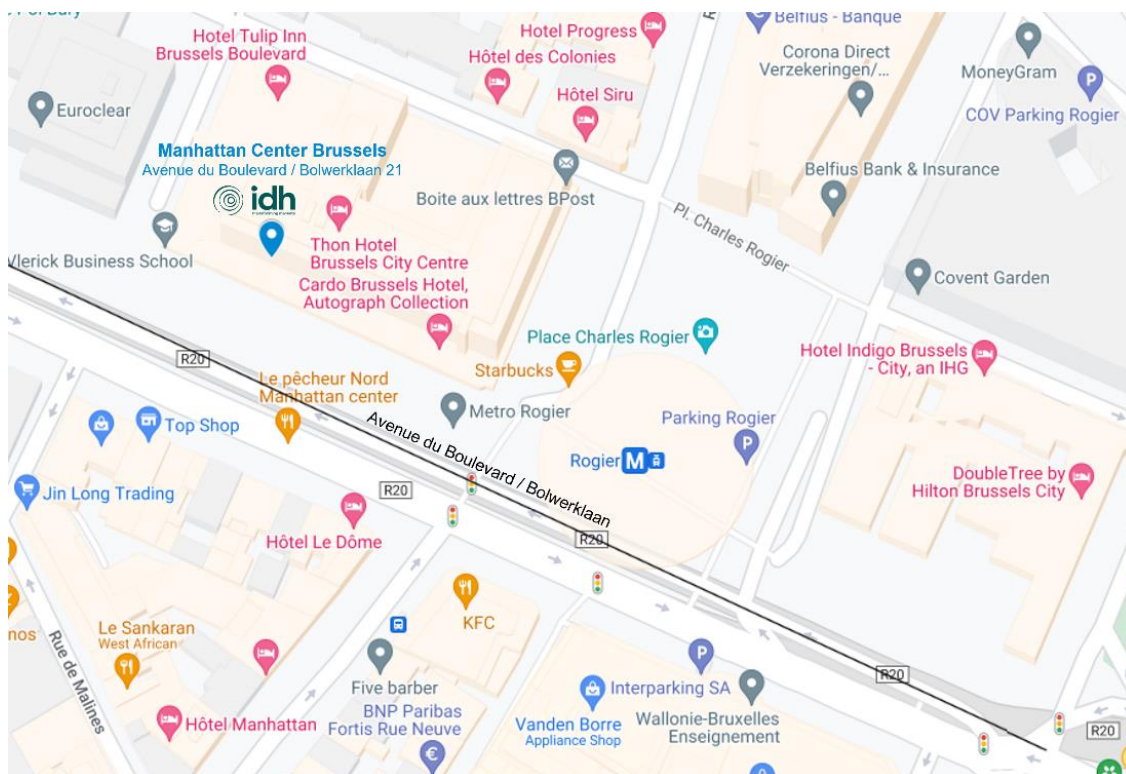

You can find the Manhattan Center between the supermarket Delhaize on the left-hand side and the Thon Hotel on the right-hand side (please see picture below).

Upon your arrival to the Manhattan Center reception, please announce your name.

The Netherlands

Postal address:

P.O. Box 1241

3500 BE UTRECHT

The Netherlands

Avenue de Boulevard 21

You can find the Manhattan Center between the supermarket **Delhaize** on the left-hand side and the **Thon Hotel** on the right-hand side (please see picture attached to this document).

Transportation

Train: The Manhattan Center is 7 minutes' walk from "Gare du Nord" (Schaerbeek).

Metro: The venue is walking distance from the metro stop "Rogier".

Tram: The venue of the meeting is 4 minutes' walk from the "Rogier" Metro station and Tram station.

Parking

The **Indigo Manhattan Parking** is 4 minutes walking from the Manhattan Center and it is a public parking.

The entrance of the car park is in Rue des Croisades 19, 1210 Brussels (at the back of the building). Take the lift to the ground floor and follow the Indications for 'Manhattan Center reception'.