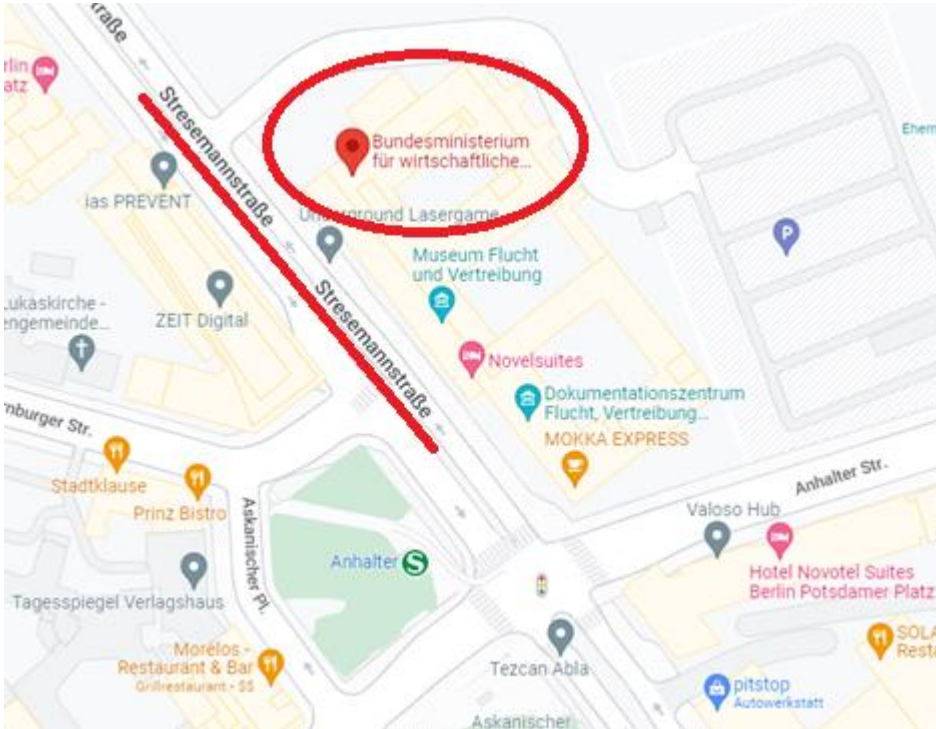

Stresemannstraße 94

10963 Berlin, Germany

You can find the Federal Ministry between the “Museum Flucht und Vertreibung” and the Novelsuites Hotel on the right-hand side and the park “Grünanlage mit Gedenkstein der US-Air Force” on the left-hand side (please see pictures below). The entrance to the Ministry is located at Stresemannstraße 94.

Upon your arrival to the Ministry reception, please announce your name and the event name: G7 Sustainable Supply Chains Initiative – “Accelerating Sustainability Action along Global Agricultural Supply Chains”.

Google Maps link:

<https://goo.gl/maps/rAHj4gLYPtssRMyB6>

Scan here for directions from Google Maps:

Federal Ministry for Economic
Cooperation and Development –
Stresemannstraße 94, Berlin

Transportation: